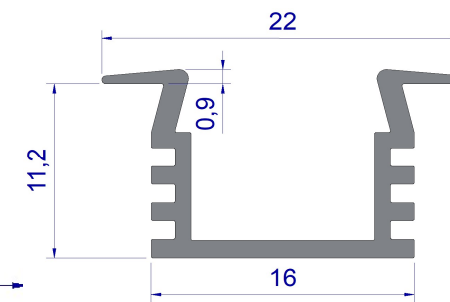

LDR LED-Line-Tanklevel panel hat 22

A (Total length of aluminum)

Notes on configuration:

- Please observe the required edge distance of 50 mm during configuration !
- Profile length of profile hat 22 is possible up to max. 3000 mm.
- The board B35 (partition 175 mm, 6 pcs. LEDs/ 175 mm) is used for this product as standard. Additional board variants: B30 in blue, A30 (30 LEDs per metre) in daylight white or neutral white / RGB LEDs on request.
- Product weight approx. 0.35 kg/m

Maincable

Technical data:

- B35 6 LEDs/partition ; (A30 / 30Stk. LEDs/m, partition 200mm, on request)
- IP protection class similar to 69 K
- Ambient temperature -40 deg. C up to +50 deg. C
- Product material: Aluminium profile anodised E6/EV1 + polyurethane full encapsulation (powder-coated profile on request)
- In conformity with REACH and RoHS
- Technical updates with reservation

Request: O		Order: O		Customer:		Commission:		Date:	
		Number of units:							
		Light colour:		green (527nm)	red (625nm)	orange (590nm)	blue (475nm)		
		Partition		175mm	175mm	175mm	175mm		
shortcut		Cable	Pol.	Power of each partition:	B35: 3,6W	B35: 4,1W	B35: 4,0W	B35: 4,5W	
A				Total length of aluminum	mm (max. 3000mm)				
L1	rd	+		Light section 1					
L2	vt	+		Light section 2					
L3	og	+		Light section 3					
L4	ye	+		Light section 4					
L5	wh	+		Light section 5					
	bk	-							
U				Voltage 12 V OR 24 V					
K				Cable length	2600mm	2600mm	2600mm	2600mm	
B				Surface - aluminium profile:	Eloxal E6EV1: O Special colour (z.B. RAL): _____ upon request				
				Price net (EUR/unit):					
				Delivery time / deadline:					