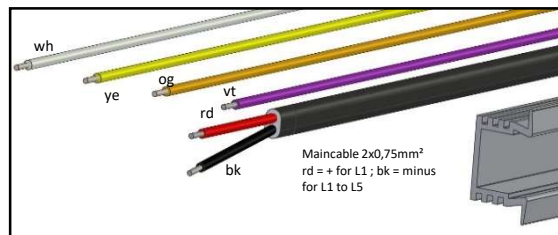

LDR LED-Line-Tanklevel panel hat 22

A (Total length of aluminum)

Notes on configuration:

- Please observe the required edge distance of 50 mm during configuration !
- Profile length of profile hat 22 is possible up to max. 3000 mm.
- The board B35 (partition 175 mm, 6 pcs. LEDs/ 175 mm) is used for this product as standard. Additional board variants: B30 in blue, A30 (30 LEDs per metre) in daylight white or neutral white / RGB LEDs on request.
- Product weight approx. 0.35 kg/m

Maincable

Technical data:

- B35 6 LEDs/partition ; (A30 / 30Stk. LEDs/m, partition 200mm, on request)
- IP protection class similar to 69 K
- Ambient temperature -40 deg. C up to +50 deg. C
- Product material: Aluminium profile anodised E6/EV1 + polyurethane full encapsulation (powder-coated profile on request)
- In conformity with REACH and RoHS
- Technical updates with reservation

Request: O		Order: O		Customer:		Commission:		Date:	
		Number of units:							
		Light colour:		green (527nm)	red (625nm)	orange (590nm)	blue (475nm)		
		Partition		175mm	175mm	175mm	175mm		
shortcut		Cable	Pol.	Power of each partition:	B35: 3,6W	B35: 4,1W	B35: 4,0W	B35: 4,5W	
A				Total length of aluminum	mm (max. 3000mm)				
L1	rd	+		Light section 1					
L2	vt	+		Light section 2					
L3	og	+		Light section 3					
L4	ye	+		Light section 4					
L5	wh	+		Light section 5					
	bk	-							
U				Voltage 12 V OR 24 V					
K				Cable length	2600mm	2600mm	2600mm	2600mm	
B				Surface - aluminium profile:	Eloxal E6EV1: O Special colour (z.B. RAL): _____ upon request				
				Price net (EUR/unit):					
				Delivery time / deadline:					