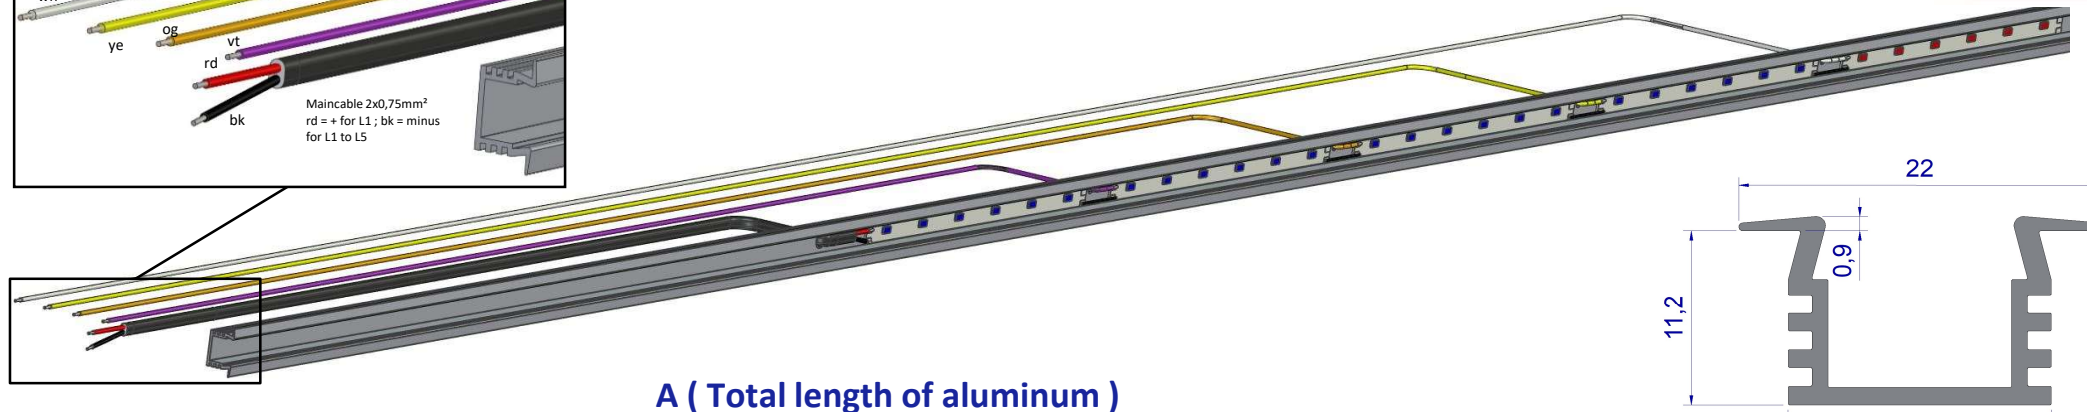

LDR LED-Line-Tanklevel panel hat 22

A (Total length of aluminum)

Notes on configuration:

- Please observe the required edge distance of 50 mm during configuration !
- Profile length of profile hat 22 is possible up to max. 3000 mm.
- The board B35 (partition 175 mm, 6 pcs. LEDs/ 175 mm) is used for this product as standard. Additional board variants: B30 in blue, A30 (30 LEDs per metre) in daylight white or neutral white / RGB LEDs on request.
- Product weight approx. 0.35 kg/m

Maincable

Technical data:

- B35 6 LEDs/partition ; (A30 / 30Stk. LEDs/m, partition 200mm, on request)
- IP protection class similar to 69 K
- Ambient temperature -40 deg. C up to +50 deg. C
- Product material: Aluminium profile anodised E6/EV1 + polyurethane full encapsulation (powder-coated profile on request)
- In conformity with REACH and RoHS
- Technical updates with reservation

Request: O		Order: O		Customer:		Commission:		Date:	
		Number of units:							
		Light colour:		green (527nm)	red (625nm)	orange (590nm)	blue (475nm)		
		Partition		175mm	175mm	175mm	175mm		
shortcut		Cable	Pol.	Power of each partition:	B35: 3,6W	B35: 4,1W	B35: 4,0W	B35: 4,5W	
A				Total length of aluminum	mm (max. 3000mm)				
L1	rd	+		Light section 1					
L2	vt	+		Light section 2					
L3	og	+		Light section 3					
L4	ye	+		Light section 4					
L5	wh	+		Light section 5					
	bk	-							
U				Voltage 12 V OR 24 V					
K				Cable length	2600mm	2600mm	2600mm	2600mm	
B				Surface - aluminium profile:	Eloxal E6EV1: O Special colour (z.B. RAL): _____ upon request				
				Price net (EUR/unit):					
				Delivery time / deadline:					